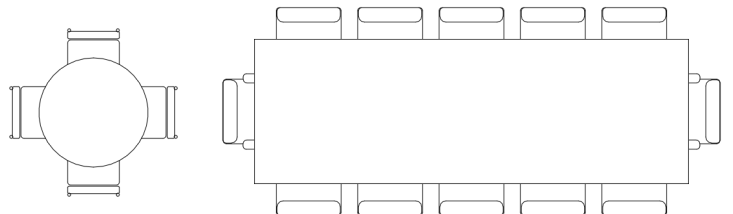

BUNKER COMPONENTS
LIVING COMPARTMENTS - 10' TALL

12' x 50'

14' x 50'

BUNKER COMPONENTS

EQUIPMENT

ENTRY HATCHES

ladder hatch

stairs

escape hatch

KITCHEN

LIVING ROOM

DINING ROOM

BATHROOM

DESK

BEDROOM

BUNKER COMPONENTS
EXAMPLE