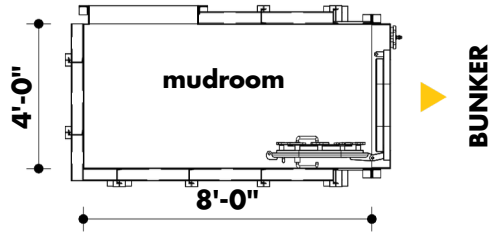

BUNKER COMPONENTS

MUDROOMS 8' TALL - LEFTSIDED

STANDARD

EXTENDED

2

MUDROOM + DECONTAMINATION

MUDROOM + DECONTAMINATION

3

MUDROOM + DECONTAMINATION + BATTERY ROOM

MUDROOM + DECONTAMINATION + BATTERY ROOM

4

MUDROOM + DECONTAMINATION + GENERATOR

MUDROOM + DECONTAMINATION + GENERATOR

5

MUDROOM + DECONTAMINATION + BATTERY ROOM + GENERATOR

6