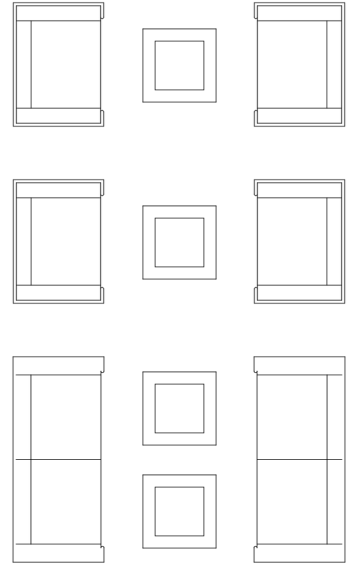

BUNKER COMPONENTS
LIVING COMPARTMENTS - 10' TALL

8' x 10'

10' x 15'

8' x 16'

8' x 20'

BUNKER COMPONENTS
LIVING COMPARTMENTS - 10' TALL

10' x 20'

10' x 25'

8' x 30'

10' x 30'

BUNKER COMPONENTS
LIVINGCOMPARTMENTS - 10' TALL

8' x 40'

10' x 40'

BUNKER COMPONENTS
LIVINGCOMPARTMENTS - 10' TALL

8' x 50'

10' x 50'

BUNKER COMPONENTS
LIVING COMPARTMENTS - 10' TALL

12' x 50'

14' x 50'

BUNKER COMPONENTS

EQUIPMENT

ENTRY HATCHES

ladder hatch

stairs

escape hatch

KITCHEN

LIVING ROOM

DINING ROOM

BATHROOM

DESK

BEDROOM

BUNKER COMPONENTS
EXAMPLE