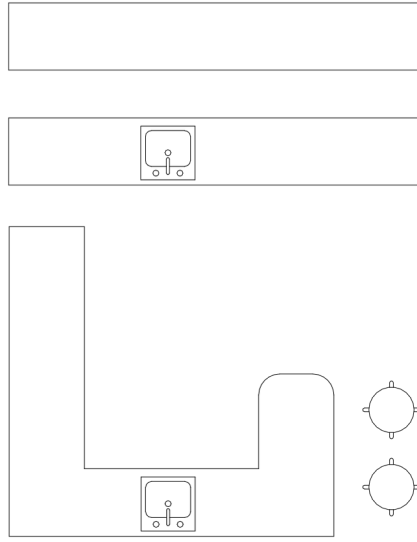

escape hatch

KITCHEN