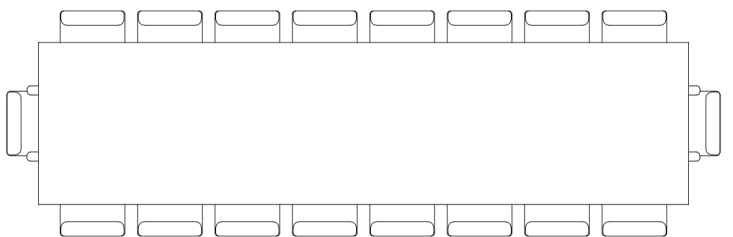

BUNKER COMPONENTS
LIVING COMPARTMENTS - 10' TALL

12' x 50'

14' x 50'

BUNKER COMPONENTS

EQUIPMENT

ENTRY HATCHES

ladder hatch

stairs

escape hatch

KITCHEN

LIVING ROOM

DINING ROOM

BATHROOM

DESK

BEDROOM

BUNKER COMPONENTS
EXAMPLE